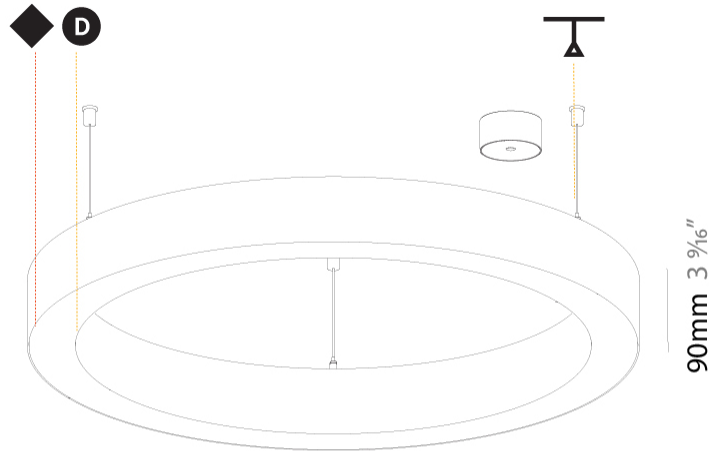

GENERAL

Series: Glorious
Subseries: Glorious Slim
Brand: Prolicht
Division: Architectural
Mounting Type: Suspension
Mounting Location: Ceiling
Subcategory: Ambient

PHYSICAL

Shape: Round
Diameter (mm): 800
Diameter (in): 31 1/2
Height (mm): 90
Height (in): 3 9/16
Max. Overall Height (mm): 2090
Max. Overall Height (in): 82 5/16
Light Distribution: Direct
Weight (kg): 6.772
Weight (lbs): 14.93
Diffuser: [PMMA - Opal or Micro-Prism](#)
Fixture Finish: [SSR / BKV / CWI / CRY / HAB / LAG / UFT / ITA / RUA / RUR / MIC / FTG / MYG / TWT / LOD / PUS / FRO / FUP / KIA / POP / BLS / SPG / MEY / GOH / GUM / CHC / COM / ABZ / JAG / OBR / MOS / ROR](#)
Fixture Material: Aluminum
Cable Details: 2000mm or 6000mm Transparent Cable

ELECTRICAL

Lamp Type: LED (Zhaga Standard)
Input Wattage (W): 52.1
Total Output Wattage (W): 48
Dimming: [Tri-Mode (Non-Dimming and Phase Dimming (120Vac only) and 0-10V Dimming)](#)
Driver Included: Yes
Driver Location: Integrated
Driver Type: Constant Current - Universal
Driver Class: Class 2
Input Voltage (V): 120 - 277
Constant Current (MA): 350

LED

Color Temperature (°K): [2700 / 3000 / 3500 / 4000](#)
Max. Delivered Lumen (lm): 6237 / 6388 / 4979 / 6768
Nominal Lumen (lm): 7955 / 8148 / 6351 / 8632
CRI: >80 CRI
Efficiency (%): 88
Lamp Life (hrs): 50000

OPTICAL

Beam Angle: 110

RATINGS AND CERTIFICATIONS

Certified By: Certified for North American Standards
IP rating: IP20

Ø 670mm 26 3/8"

Ø 800mm 31 1/2"

90mm 3 9/16"